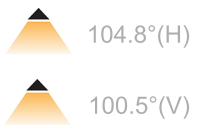

SCX4 4" Architectural IDL Linkable Lights

Wattage

20W / 30W / 40W / 60W / 80W

Voltage Input

120-277V AC
50/60Hz

Efficacy

110-124 LPW

Dimming

0~10V Dimmable

Finish

Aluminum Housing & Low Profile Modern Design
Matte White Finish

Beam Angles

Color Temperatures

Features

Factory-Installed Options

Catalog No.	Fig.	Catalog No.	Fig.
SCX4-2FT-20W-MCT-D-IDL	A.	SCX4-6FT-60W-MCT-D-IDL	D.
SCX4-3FT-30W-MCT-D-IDL	B.	SCX4-8FT-80W-MCT-D-IDL	E.
SCX4-4FT-40W-MCT-D-IDL	C.		