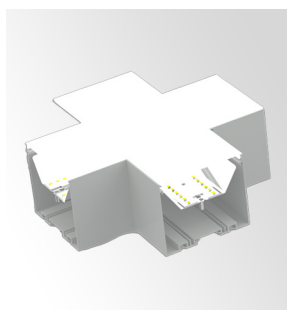

0~10V Dimmable

Finish

Aluminum Housing & Low Profile Modern Design
Matte White Finish

Beam Angles

Color Temperatures

Features

Factory-Installed Options

Catalog No.	Fig.	Catalog No.	Fig.
SCX4-2FT-20W-MCT-D-IDL	A.	SCX4-6FT-60W-MCT-D-IDL	D.
SCX4-3FT-30W-MCT-D-IDL	B.	SCX4-8FT-80W-MCT-D-IDL	E.
SCX4-4FT-40W-MCT-D-IDL	C.		

Length	EM Option	Length	EM Option
2FT	OPT-SCX-ULM-2FT-8W-MCT4	2FT	OPT-SCX-ULM-2FT-8W-MCT4
2FT	OPT-SCX-ULM-2FT-8W-MCT4	2FT	OPT-SCX-ULM-2FT-8W-MCT4
2FT	OPT-SCX-ULM-2FT-8W-MCT4		

SCX4 Corner Fixture Modules

L-Shaped Module

Catalog No.
SCX4-L-MCT4

T-Shaped Module

Catalog No.
SCX4-T-MCT4

X-Shaped Corner

Catalog No.
SCX4-Y-MCT4

Inside Corner Modules

Catalog No.
SCX4-6IN-MCT4