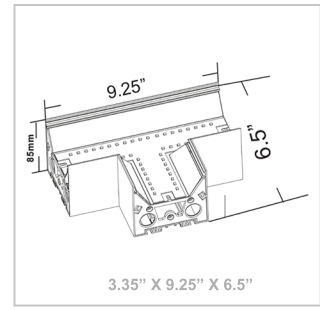

0~10V Dimmable

Finish

Aluminum Housing & Low Profile Modern Design
Matte White Finish

Beam Angles

Color Temperatures

Features

Factory-Installed Options

Catalog No.	Fig.	Catalog No.	Fig.
SCX4-2FT-20W-MCT-D-IDL	A.	SCX4-6FT-60W-MCT-D-IDL	D.
SCX4-3FT-30W-MCT-D-IDL	B.	SCX4-8FT-80W-MCT-D-IDL	E.
SCX4-4FT-40W-MCT-D-IDL	C.		

Length	EM Option	Length	EM Option
2FT	OPT-SCX-ULM-2FT-8W-MCT4	2FT	OPT-SCX-ULM-2FT-8W-MCT4
2FT	OPT-SCX-ULM-2FT-8W-MCT4	2FT	OPT-SCX-ULM-2FT-8W-MCT4
2FT	OPT-SCX-ULM-2FT-8W-MCT4		

SCX4 Corner Fixture Modules

L-Shaped Module

Catalog No.
SCX4-L-MCT4

T-Shaped Module

Catalog No.
SCX4-T-MCT4

X-Shaped Corner

Catalog No.
SCX4-Y-MCT4

Inside Corner Modules

Catalog No.
SCX4-6IN-MCT4