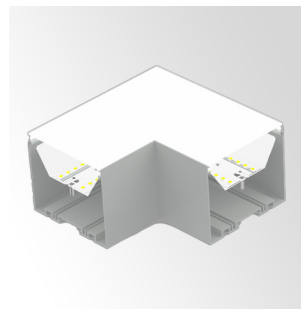

0~10V Dimmable

Finish

Aluminum Housing & Low Profile Modern Design
Matte White Finish

Beam Angles

Color Temperatures

Features

Factory-Installed Options

Catalog No.	Fig.	Catalog No.	Fig.
SCX4-2FT-20W-MCT-D-IDL	A.	SCX4-6FT-60W-MCT-D-IDL	D.
SCX4-3FT-30W-MCT-D-IDL	B.	SCX4-8FT-80W-MCT-D-IDL	E.
SCX4-4FT-40W-MCT-D-IDL	C.		

Length	EM Option	Length	EM Option
2FT	OPT-SCX-ULM-2FT-8W-MCT4	2FT	OPT-SCX-ULM-2FT-8W-MCT4
2FT	OPT-SCX-ULM-2FT-8W-MCT4	2FT	OPT-SCX-ULM-2FT-8W-MCT4
2FT	OPT-SCX-ULM-2FT-8W-MCT4		

SCX4 Corner Fixture Modules