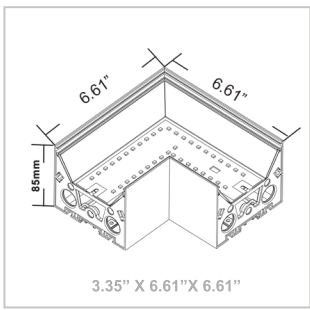

0~10V Dimmable

Finish

Aluminum Housing & Low Profile Modern Design
Matte White Finish

Beam Angles

Color Temperatures

Features

Factory-Installed Options

Catalog No.	Fig.	Catalog No.	Fig.
SCX4-2FT-20W-MCT-D-IDL	A.	SCX4-6FT-60W-MCT-D-IDL	D.
SCX4-3FT-30W-MCT-D-IDL	B.	SCX4-8FT-80W-MCT-D-IDL	E.
SCX4-4FT-40W-MCT-D-IDL	C.		

Length	EM Option	Length	EM Option
2FT	OPT-SCX-ULM-2FT-8W-MCT4	2FT	OPT-SCX-ULM-2FT-8W-MCT4
2FT	OPT-SCX-ULM-2FT-8W-MCT4	2FT	OPT-SCX-ULM-2FT-8W-MCT4
2FT	OPT-SCX-ULM-2FT-8W-MCT4		

SCX4 Corner Fixture Modules