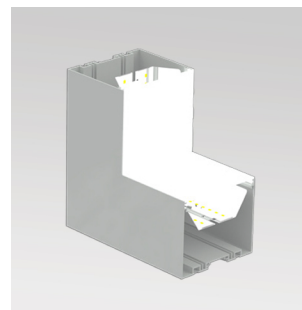

0~10V Dimmable

Finish

Aluminum Housing & Low Profile Modern Design
Matte White Finish

Beam Angles

Color Temperatures

Features

Factory-Installed Options

Catalog No.	Fig.	Catalog No.	Fig.
SCX4-2FT-20W-MCT-D-IDL	A.	SCX4-6FT-60W-MCT-D-IDL	D.
SCX4-3FT-30W-MCT-D-IDL	B.	SCX4-8FT-80W-MCT-D-IDL	E.
SCX4-4FT-40W-MCT-D-IDL	C.		

Length	EM Option	Length	EM Option
2FT	OPT-SCX-ULM-2FT-8W-MCT4	2FT	OPT-SCX-ULM-2FT-8W-MCT4
2FT	OPT-SCX-ULM-2FT-8W-MCT4	2FT	OPT-SCX-ULM-2FT-8W-MCT4
2FT	OPT-SCX-ULM-2FT-8W-MCT4		

SCX4 Corner Fixture Modules

L-Shaped Module

Catalog No.
SCX4-L-MCT4

T-Shaped Module

Catalog No.
SCX4-T-MCT4

X-Shaped Corner

Catalog No.
SCX4-Y-MCT4

Inside Corner Modules

Catalog No.
SCX4-6IN-MCT4