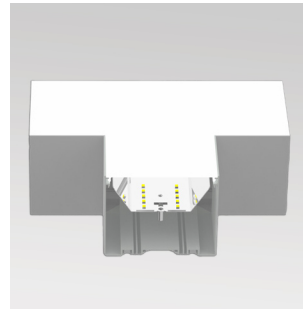

0~10V Dimmable

Finish

Aluminum Housing & Low Profile Modern Design
Matte White Finish

Beam Angles

Color Temperatures

Features

Factory-Installed Options

Catalog No.	Fig.	Catalog No.	Fig.
SCX4-2FT-20W-MCT-D-IDL	A.	SCX4-6FT-60W-MCT-D-IDL	D.
SCX4-3FT-30W-MCT-D-IDL	B.	SCX4-8FT-80W-MCT-D-IDL	E.
SCX4-4FT-40W-MCT-D-IDL	C.		

Length	EM Option	Length	EM Option
2FT	OPT-SCX-ULM-2FT-8W-MCT4	2FT	OPT-SCX-ULM-2FT-8W-MCT4
2FT	OPT-SCX-ULM-2FT-8W-MCT4	2FT	OPT-SCX-ULM-2FT-8W-MCT4
2FT	OPT-SCX-ULM-2FT-8W-MCT4		

SCX4 Corner Fixture Modules

L-Shaped Module

Catalog No.
SCX4-L-MCT4

T-Shaped Module

Catalog No.
SCX4-T-MCT4

X-Shaped Corner

Catalog No.
SCX4-Y-MCT4

Inside Corner Modules

Catalog No.
SCX4-6IN-MCT4