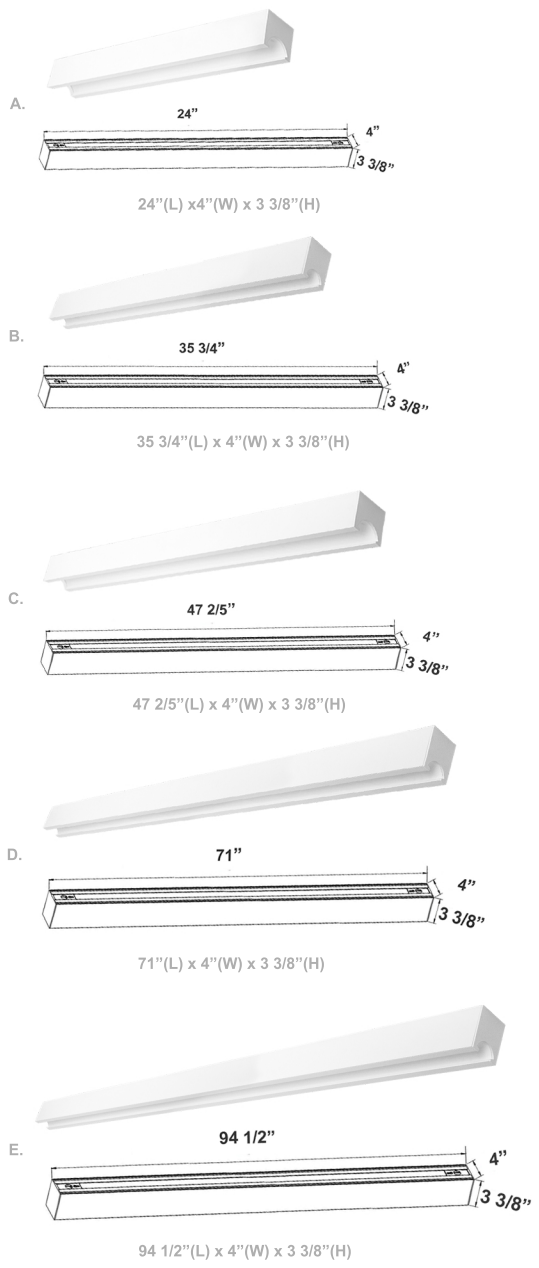

SCX4 4" Architectural IDL Linkable Lights

Wattage

20W / 30W / 40W / 60W / 80W

Voltage Input

120-277V AC
50/60Hz

Efficacy

110-124 LPW

Dimming

0~10V Dimmable

Finish

Aluminum Housing & Low Profile Modern Design
Matte White Finish

Beam Angles

Color Temperatures

Features

Factory-Installed Options

Catalog No.	Fig.	Catalog No.	Fig.
SCX4-2FT-20W-MCT-D-IDL	A.	SCX4-6FT-60W-MCT-D-IDL	D.
SCX4-3FT-30W-MCT-D-IDL	B.	SCX4-8FT-80W-MCT-D-IDL	E.
SCX4-4FT-40W-MCT-D-IDL	C.		

Length	EM Option	Length	EM Option
2FT	OPT-SCX-ULM-2FT-8W-MCT4	2FT	OPT-SCX-ULM-2FT-8W-MCT4
2FT	OPT-SCX-ULM-2FT-8W-MCT4	2FT	OPT-SCX-ULM-2FT-8W-MCT4
2FT	OPT-SCX-ULM-2FT-8W-MCT4		

SCX4 Corner Fixture Modules

L-Shaped Module

Catalog No.
SCX4-L-MCT4

T-Shaped Module

Catalog No.
SCX4-T-MCT4

X-Shaped Corner

Catalog No.
SCX4-Y-MCT4

Inside Corner Modules

Catalog No.
SCX4-6IN-MCT4